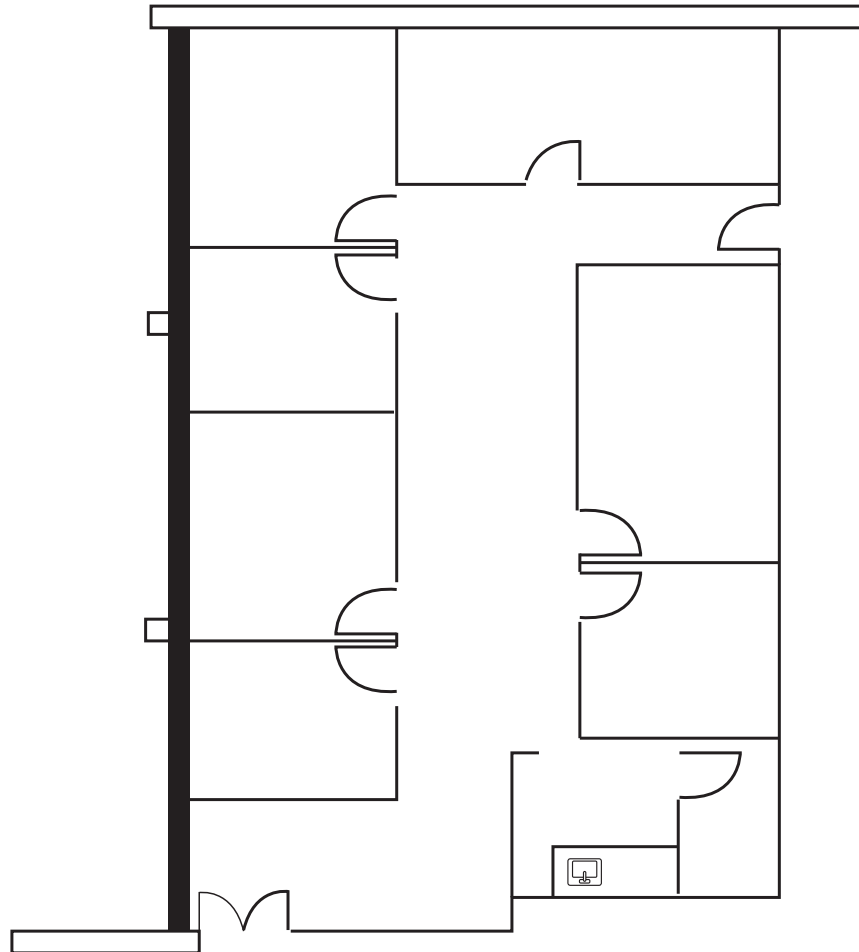

BUILDING 10012

**Suite 115 | 2,283 RSF**

10012 North Dale Mabry Highway | Tampa, FL

LEASED BY

**Joanne LeBlanc**  
+1 813 871 8535  
joanne.leblanc@colliers.com

**Claire Calzon**  
+1 813 871 8500  
claire.calzon@colliers.com