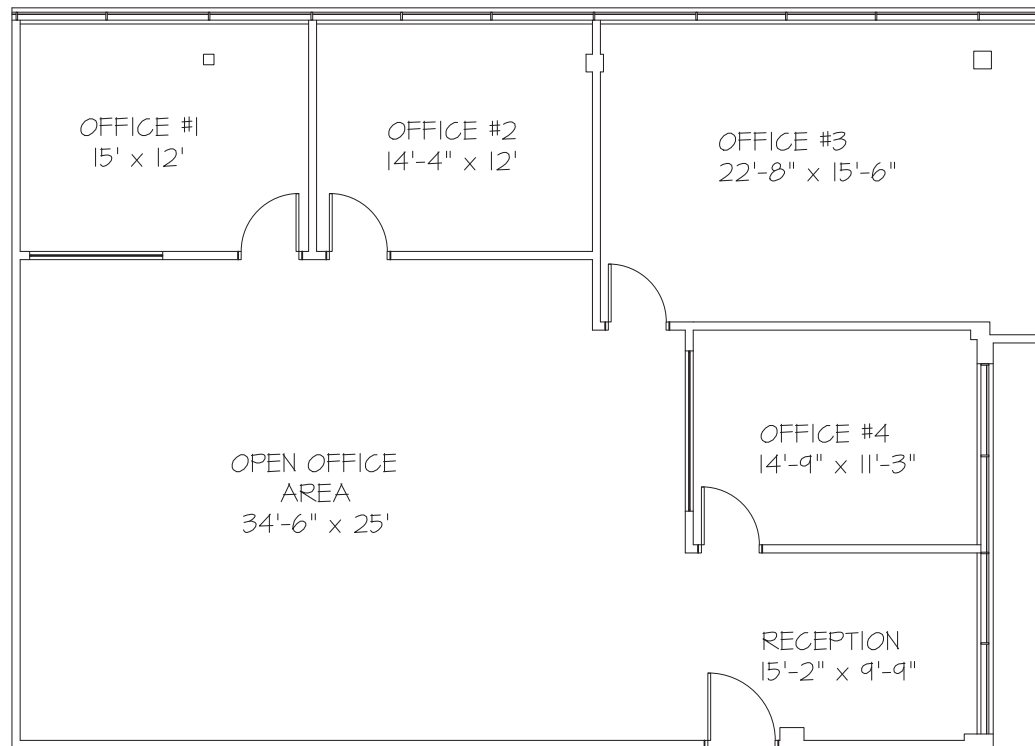

BUILDING 10014

Suite 217 = 2,102 RSF

10014 North Dale Mabry Highway | Tampa, FL

LEASED BY

Joanne LeBlanc
+1 813 871 8535
joanne.leblanc@colliers.com

Claire Calzon
+1 813 871 8500
claire.calzon@colliers.com