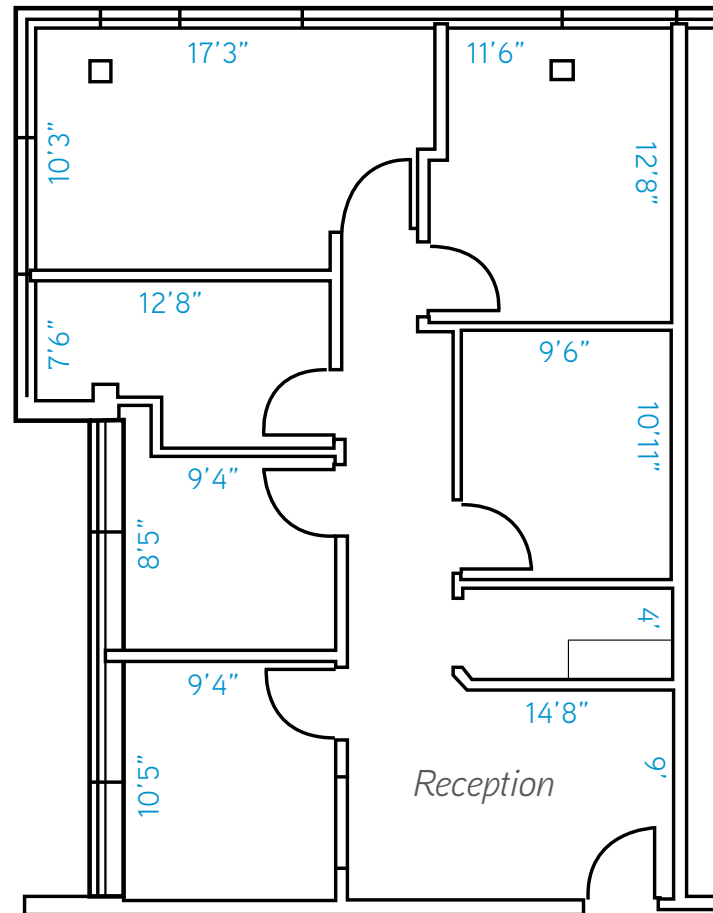

BUILDING 10012

Suite 213 | 1,163 RSF

10012 North Dale Mabry Highway | Tampa, FL

*Estimated dimensions and subject to field verification

LEASED BY

Joanne LeBlanc
+1 813 871 8535
joanne.leblanc@colliers.com

Claire Calzon+1 813 871 8500
claire.calzon@colliers.com