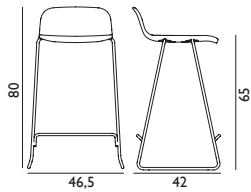

JUST BARSTOOL

JUST BARSTOOL 65 CM

FURNITURE / LIGHTING / ACCESSORIES

DESIGNER / YEAR OF DESIGN	Iskos-Berlin, 2016
MATERIAL	Lacquered Oak Veneer or Lacquered Black Stained Brown Ash, Legs: Metal
COLOURS	
CONSTRUCTION	Just is delivered assembled.
DIMENSIONS	Just Barstool 65 cm / H: 65 x L: 46,5 x D: 40 x SH: 65 cm Just Barstool w. Back 65 cm / H: 80 x L: 46,5 x D: 42 x SH: 65 cm
MAINTENANCE	Clean with damp cloth.

JUST BARSTOOL 75 CM

FURNITURE / LIGHTING / ACCESSORIES

DESIGNER / YEAR OF DESIGN	Iskos-Berlin, 2016
MATERIAL	Lacquered Oak Veneer or Lacquered Black Stained Brown Ash, Legs: Metal
COLOURS	
CONSTRUCTION	Just is delivered assembled.
DIMENSIONS	Just Barstool 75 cm / H: 75 x L: 47,5 x D: 44 x SH: 75 cm Just Barstool w. Back 75 cm / H: 90 x L: 47,5 x D: 44 x SH: 75 cm
MAINTENANCE	Clean with damp cloth.