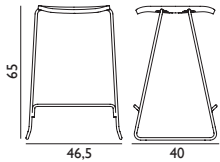

JUST BARSTOOL

JUST BARSTOOL 65 CM

FURNITURE / LIGHTING / ACCESSORIES

DESIGNER / YEAR OF DESIGN	Iskos-Berlin, 2016
MATERIAL	Lacquered Oak Veneer or Lacquered Black Stained Brown Ash, Legs: Metal
COLOURS	
CONSTRUCTION	Just is delivered assembled.
DIMENSIONS	Just Barstool 65 cm / H: 65 x L: 46,5 x D: 40 x SH: 65 cm Just Barstool w. Back 65 cm / H: 80 x L: 46,5 x D: 42 x SH: 65 cm
MAINTENANCE	Clean with damp cloth.

JUST BARSTOOL 75 CM

FURNITURE / LIGHTING / ACCESSORIES

DESIGNER / YEAR OF DESIGN	Iskos-Berlin, 2016
MATERIAL	Lacquered Oak Veneer or Lacquered Black Stained Brown Ash, Legs: Metal
COLOURS	
CONSTRUCTION	Just is delivered assembled.
DIMENSIONS	Just Barstool 75 cm / H: 75 x L: 47,5 x D: 44 x SH: 75 cm Just Barstool w. Back 75 cm / H: 90 x L: 47,5 x D: 44 x SH: 75 cm
MAINTENANCE	Clean with damp cloth.